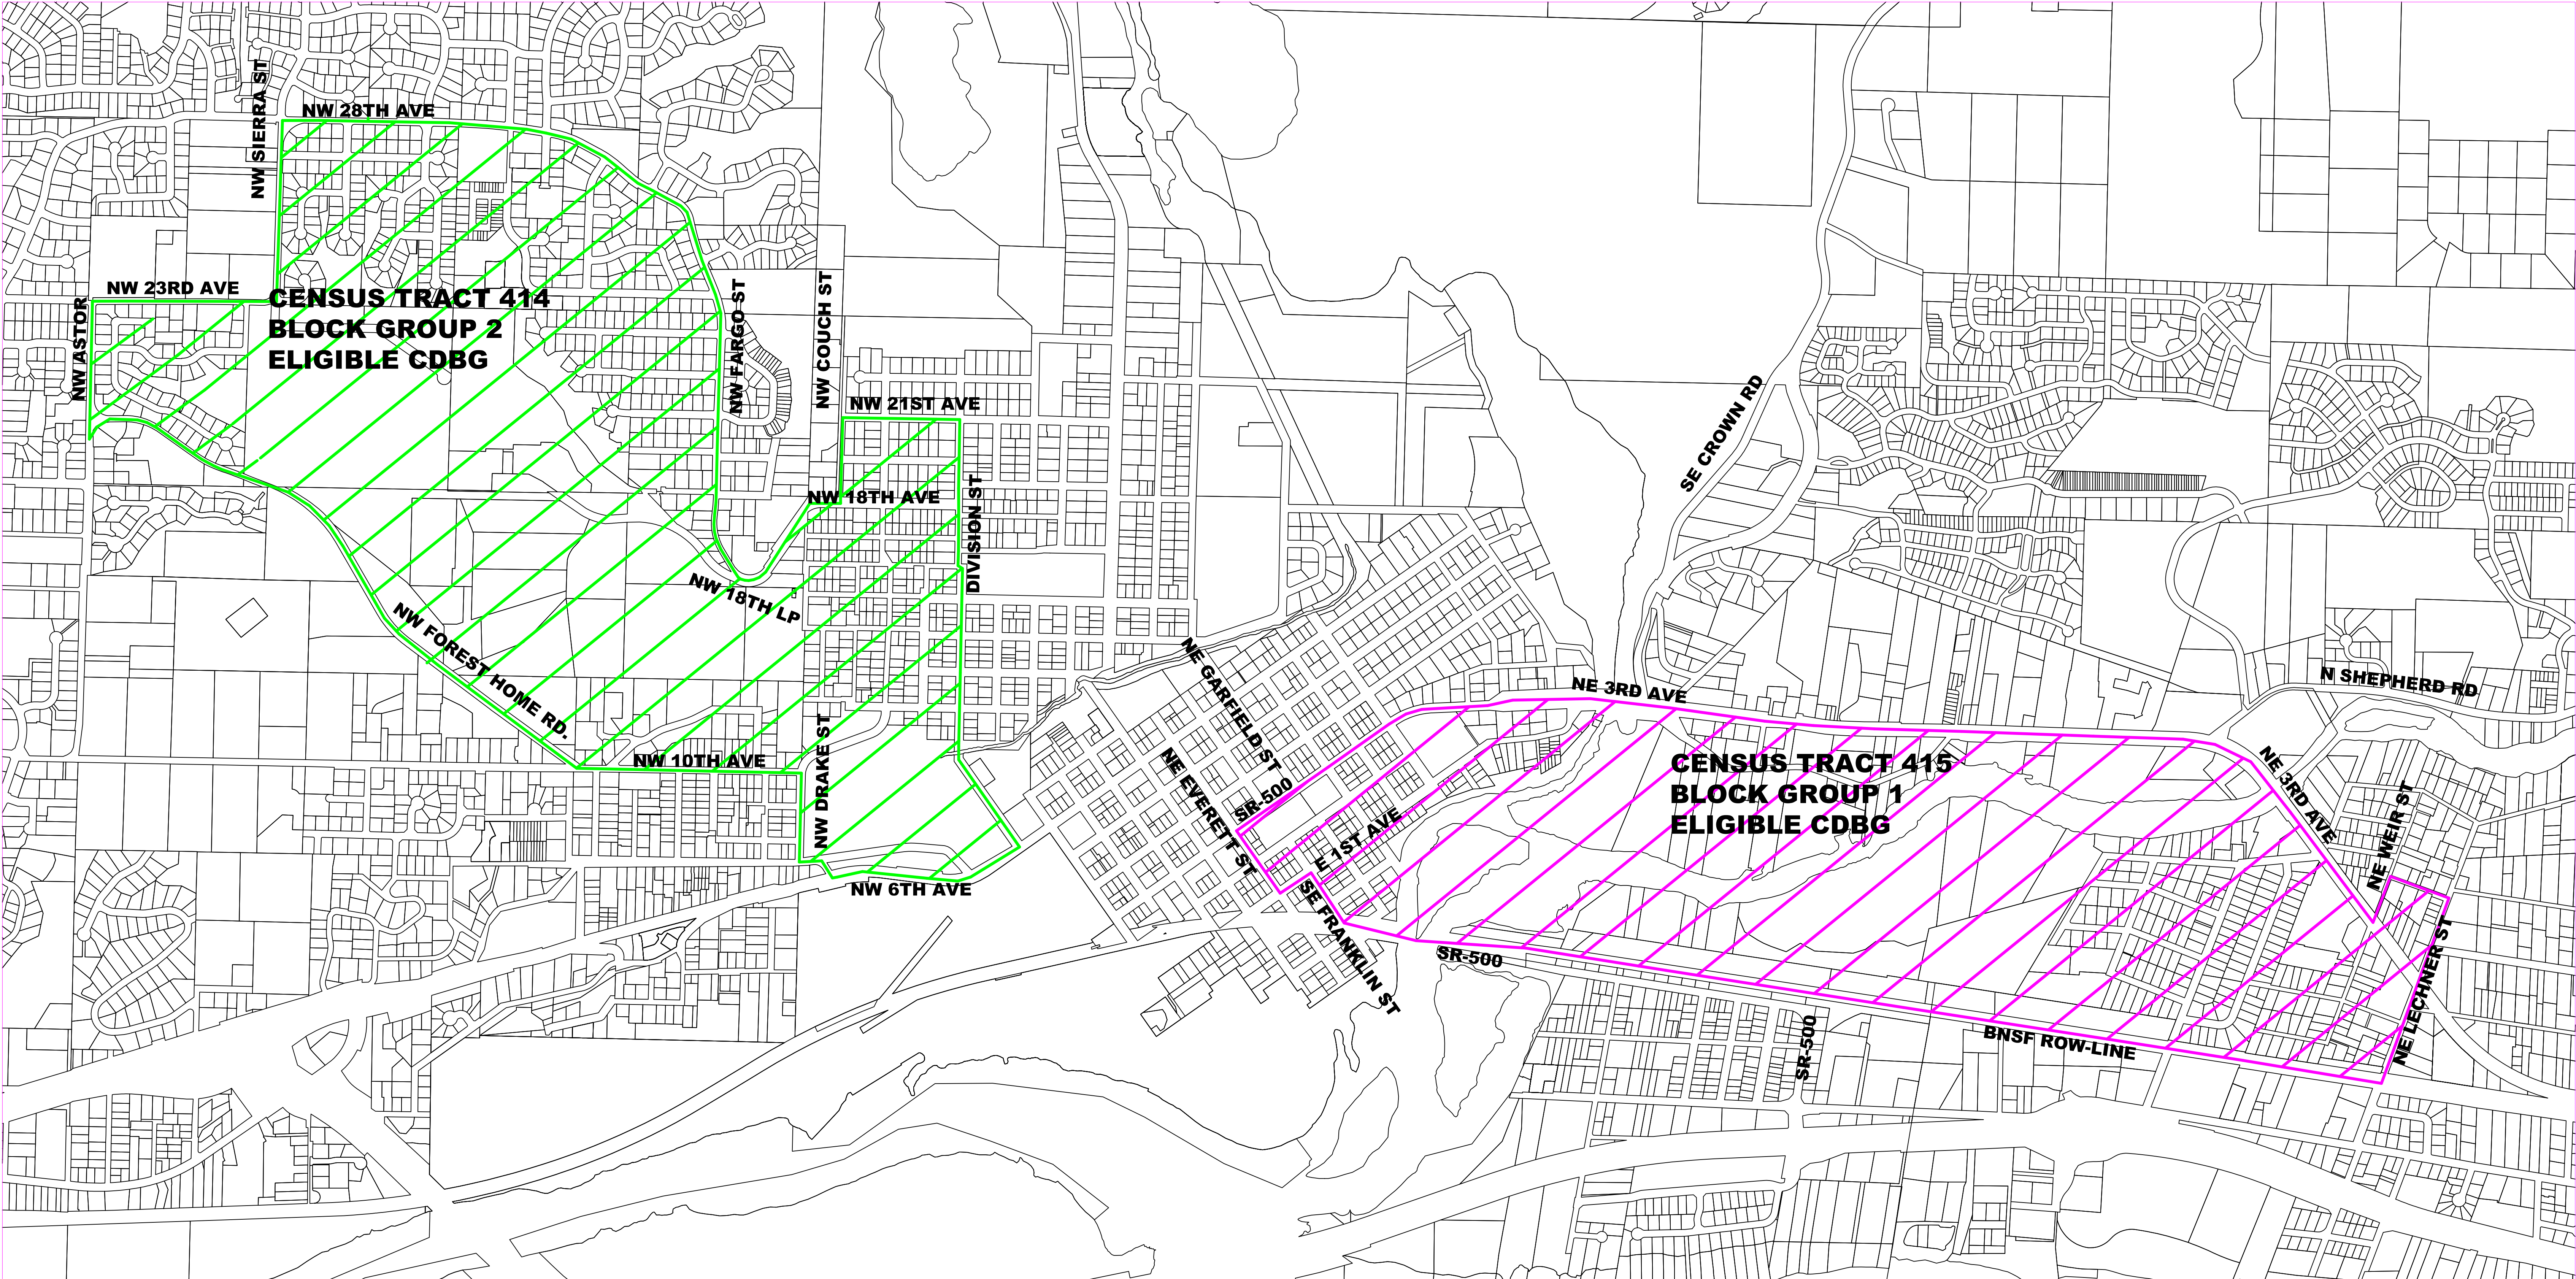

# ELIGIBLE CDBG NEIGHBORHOODS-CAMAS 2019

**CENSUS TRACT 414 BLOCK GROUP 2 2019 INFO:**  
**GEO ID: 530110414002**  
**TRACT & BLOCK GROUP: 414002**  
**POPULATION OFM: 2476.810033**  
**HOUSING UNITS FROM GIS: 953**  
**TOTAL POPULATION: 2306**  
**MEDIAN AGE: 38.6 (FEMALE=40.6, MALE= 36.2)**  
**POPULATION AGE 65+: 312**  
**POPULATION AGE 65+ AS %= 13.53**

**CENSUS TRACT 415 BLOCK GROUP 1 2019 INFO:**  
**GEO ID: 530110415001**  
**TRACT & BLOCK GROUP: 415001**  
**POPULATION OFM: 1008.379998**  
**HOUSING UNITS FROM GIS: 434**  
**TOTAL POPULATION: 1037**  
**MEDIAN AGE: 36.7 (FEMALE=38.3, MALE= 34.6)**  
**POPULATION AGE 65+: 165**  
**POPULATION AGE 65+ AS %= 15.91**