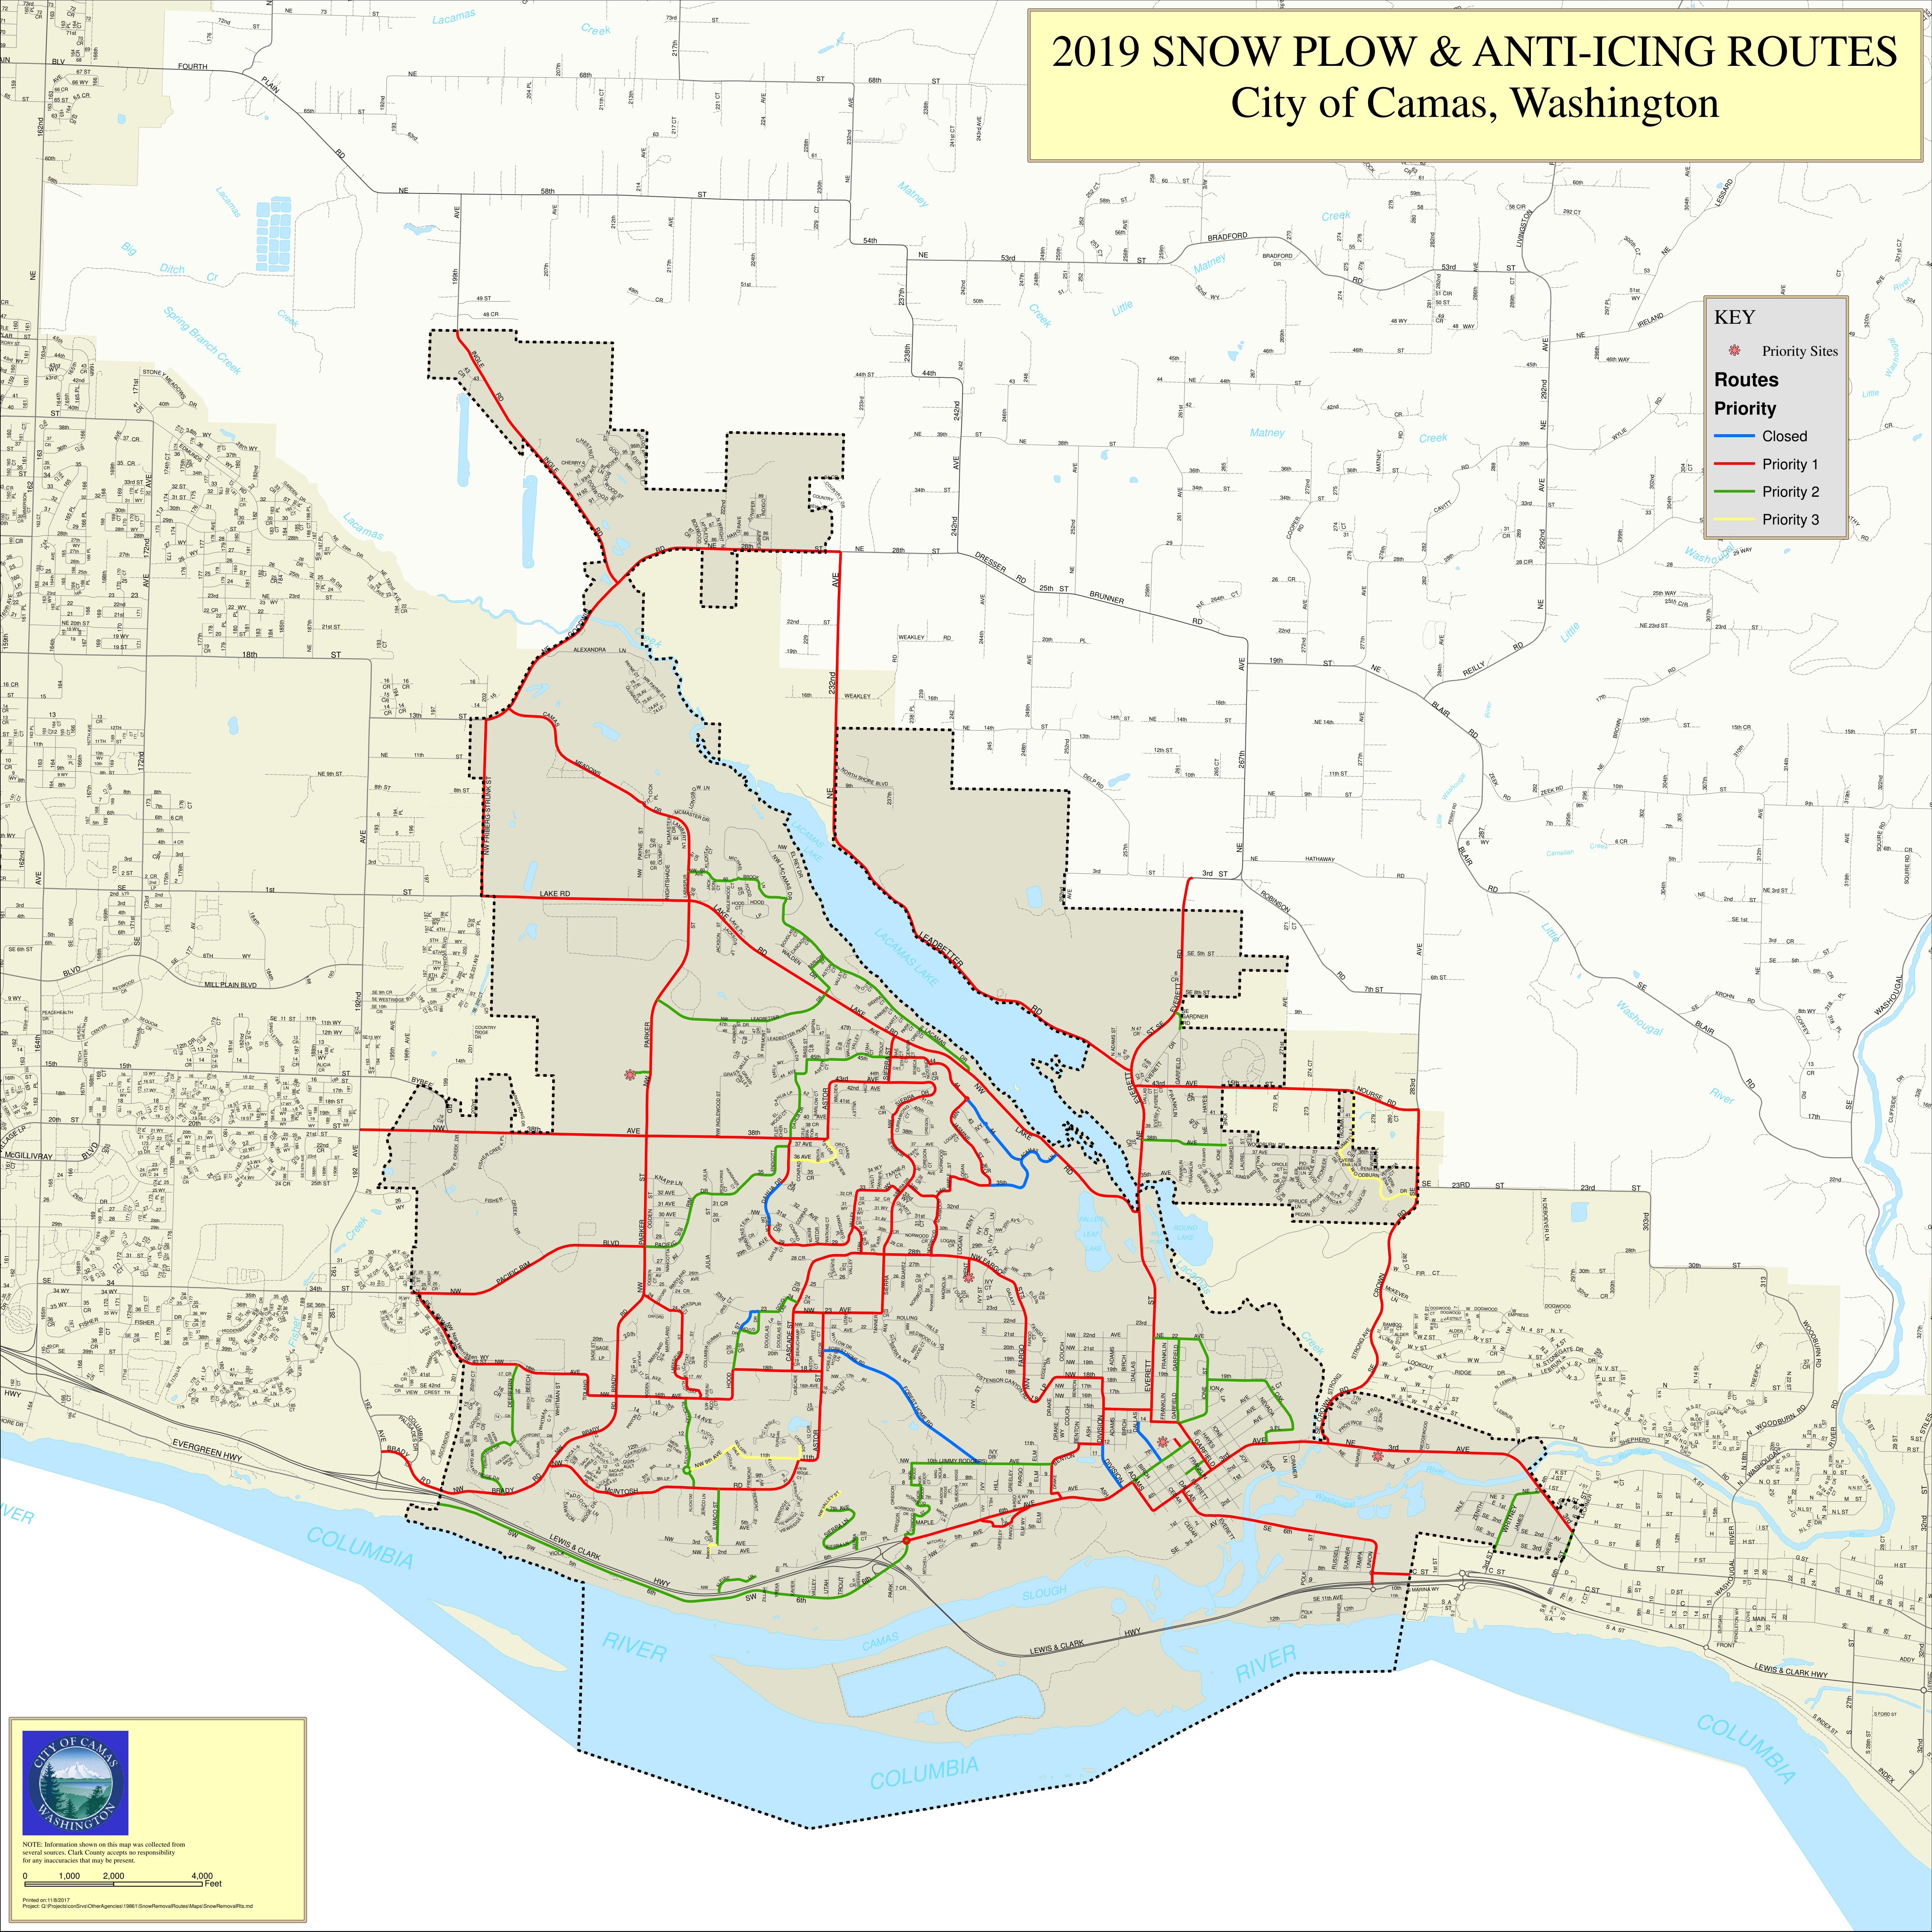

2019 SNOW PLOW & ANTI-ICING ROUTES

City of Camas, Washington

KEY

- Priority Sites
- **Routes**
- **Priority**
- Closed
- Priority 1
- Priority 2
- Priority 3

0 1,000 2,000 4,000 Feet