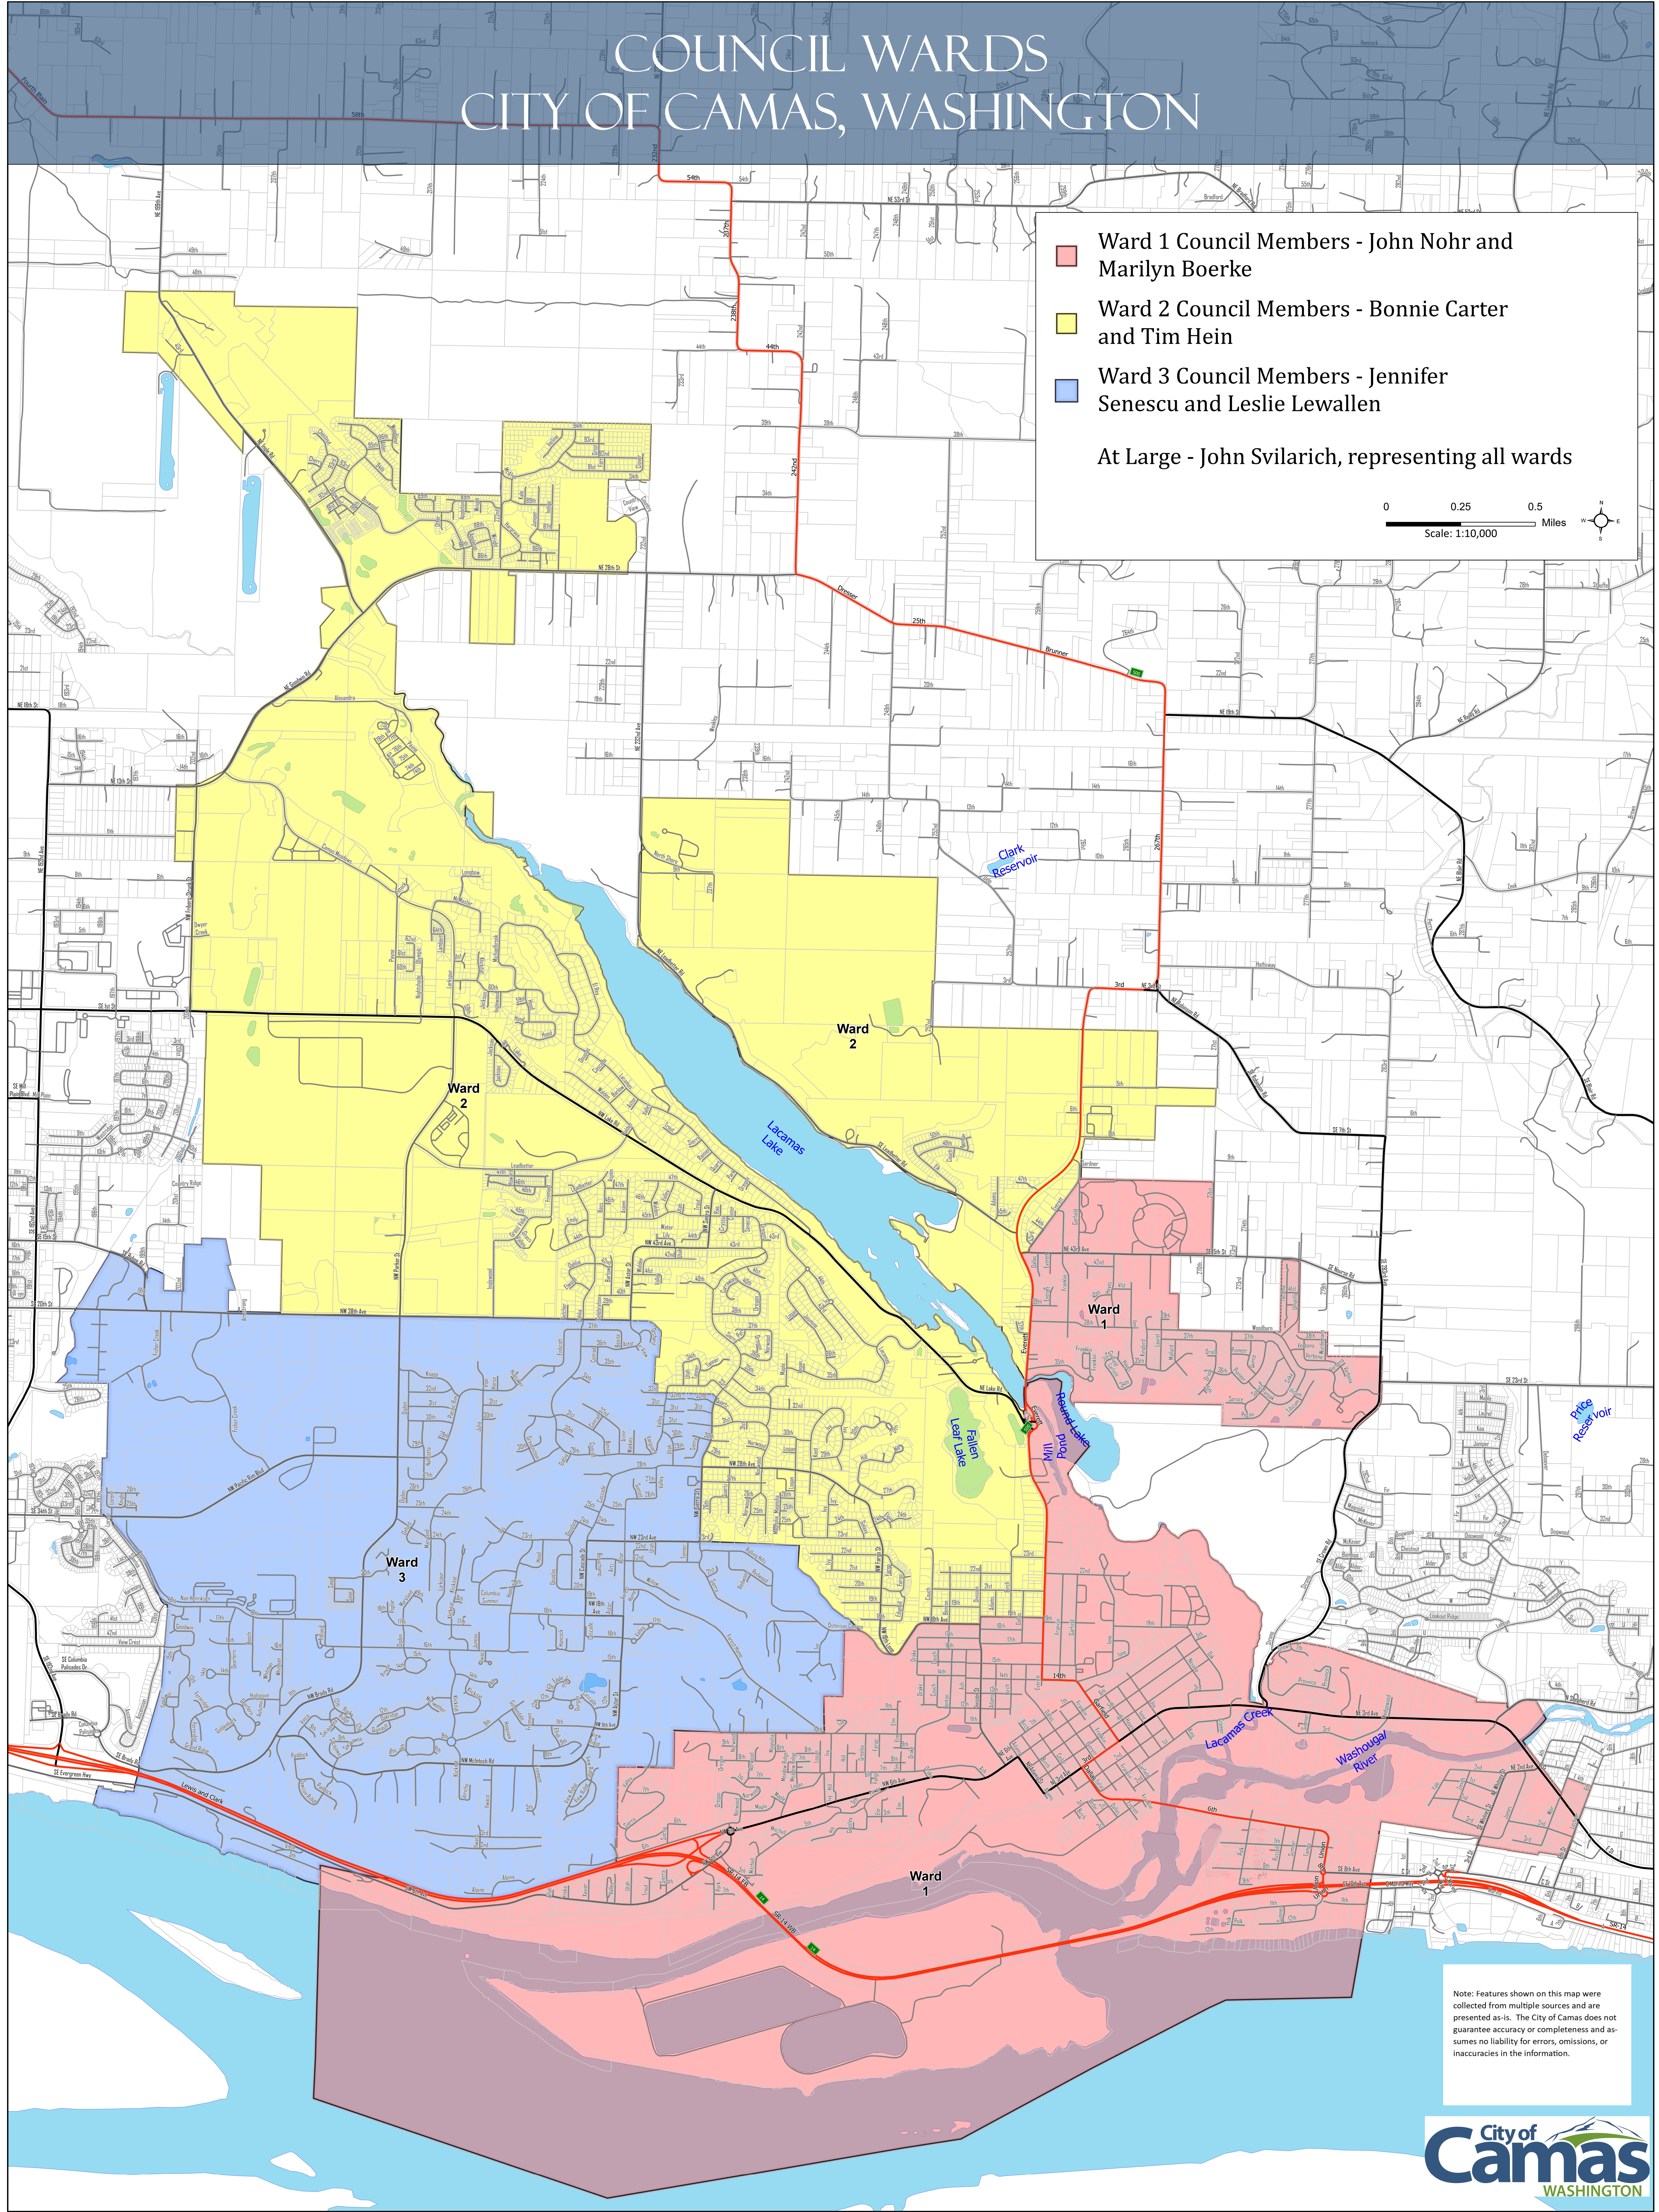

COUNCIL WARDS CITY OF CAMAS, WASHINGTON

Ward 1 Council Members - John Nohr and Marilyn Boerke

Ward 2 Council Members - Bonnie Carter and Tim Hein

Ward 3 Council Members - Jennifer Senescu and Leslie Lewallen

At Large - John Svilarich, representing all wards

0 0.25 0.5 Miles
Scale: 1:10,000